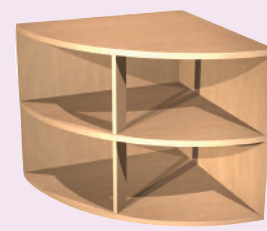

~~£338.40~~
Now Only
£168.20
each

1 Tray/Shelf Unit

Y15139, Choose any colour trays

~~£158.90~~
Now Only
£79.45
each

1 Alpine Corner File Storage Unit

PXAA821 Beech

~~£208.00~~
Now Only
£104.50
each

1 Alpine Tambour Unit